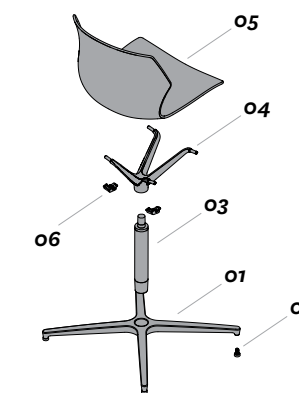

NO-FRILL kit 223/B

Sedia in plastica 4 gambe con braccioli chiusi / 4 legs plastic chair with loop armrests

1. **01. 1x TLF137••**
   Telaio 4 gambe con braccioli chiusi, senza piedini.
   4 legs frame with loop armrests, without glides.
2. **02. 4x PDY003ANR**
   Piedino nero autolivellante. Black self-levelling glide.
3. **03. 1x MSP049A••**
   Scocca. Shell.
4. **04. 2x ACY287••**
   Clip posteriore per fissaggio scocca su telaio.
   Rear hook for shell fixing on frame.

Opzioni carter / Carter options

1x ACP428••B
Carter sottoscocca per telaio 4 gambe. Outer seat cover for 4 legs frame.

4x VTM0513BPCNR
Vite HILO testa Ø 10,5mm TB+ DS 5x13mm, nera.
HILO screw tip Ø 10,5 truss head 5x13mm, black.

Opzioni pannello sedile / Seat panel options

1x COL008A06
Pannello sedile in legno da tappezzare. Wooden seat panel to be upholstered.

6x VTM0514BPBFZ
Vite TBEI M5x14mm, zincata. Screw hex recess truss head M5x14mm, zinc-plated.

Opzioni / Options

4x PDT003
Feltro nero per piedino autolivellante. Black felt for self-levelling glide.

Colori / Colours

EJ ICESURF	EZ GREYBLUE
EW SUNSPASH	EM SNOWBALL
EL CITRIC	EV SANDY
E4 ROAD	

Colori carter / Carter colours

GH SILVER	E4 ROAD
EM SNOWBALL	

Colori telaio / Frame colours

FC CHROMED	E4 ROAD
BC WHITE	

NO-FRILL kit 223/C

Sedia in plastica su slitta / Skid plastic chair

1. **01. 1x TLF135••**
   Telaio a slitta. Skid frame.
2. **02. 4x PDA001ANE**
   Piedino neutro antirotazione per telaio a slitta.
   Neutral anti-rotation glide for skid frame.
3. **03. 1x MSP049A••**
   Scocca. Shell.
4. **04. 2x ACY287••**
   Clip posteriore per fissaggio scocca su telaio.
   Rear hook for shell fixing on frame.
5. **05. 4x ACP286E4**
   Riduzione per telaio a slitta. Spacer for skid frame.

Opzioni carter / Carter options

1x ACP428••A
Carter sottoscocca per telaio a slitta. Outer seat cover for skid frame.