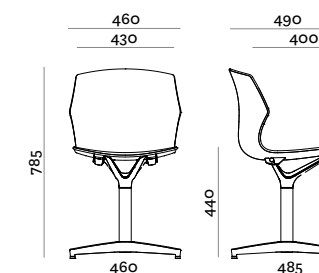

NO-FRILL kit 223/B

Sedia in plastica 4 gambe con braccioli chiusi / 4 legs plastic chair with loop armrests

1. **01. 1x TLF137••**
   Telaio 4 gambe con braccioli chiusi, senza piedini.
   4 legs frame with loop armrests, without glides.
2. **02. 4x PDY003ANR**
   Piedino nero autolivellante. Black self-levelling glide.
3. **03. 1x MSP049A••**
   Scocca. Shell.
4. **04. 2x ACY287••**
   Clip posteriore per fissaggio scocca su telaio.
   Rear hook for shell fixing on frame.

Opzioni carter / Carter options

1x ACP428••B
Carter sottoscocca per telaio 4 gambe. Outer seat cover for 4 legs frame.

4x VTM0513BPCNR
Vite HILO testa Ø 10,5mm TB+ DS 5x13mm, nera.
HILO screw tip Ø 10,5 truss head 5x13mm, black.

Opzioni pannello sedile / Seat panel options

1x COL008A06
Pannello sedile in legno da tappezzare. Wooden seat panel to be upholstered.

6x VTM0514BPBFZ
Vite TBEI M5x14mm, zincata. Screw hex recess truss head M5x14mm, zinc-plated.

Opzioni / Options

4x PDT003
Feltro nero per piedino autolivellante. Black felt for self-levelling glide.

Colori / Colours

EJ ICESURF	EZ GREYBLUE
EW SUNSPASH	EM SNOWBALL
EL CITRIC	EV SANDY
E4 ROAD	

Colori carter / Carter colours

GH SILVER	E4 ROAD
EM SNOWBALL	

Colori telaio / Frame colours

FC CHROMED	E4 ROAD
BC WHITE	

NO-FRILL kit 223/C

Sedia in plastica su slitta / Skid plastic chair

1. **01. 1x TLF135••**
   Telaio a slitta. Skid frame.
2. **02. 4x PDA001ANE**
   Piedino neutro antirotazione per telaio a slitta.
   Neutral anti-rotation glide for skid frame.
3. **03. 1x MSP049A••**
   Scocca. Shell.
4. **04. 2x ACY287••**
   Clip posteriore per fissaggio scocca su telaio.
   Rear hook for shell fixing on frame.
5. **05. 4x ACP286E4**
   Riduzione per telaio a slitta. Spacer for skid frame.

Opzioni carter / Carter options

1x ACP428••A
Carter sottoscocca per telaio a slitta. Outer seat cover for skid frame.