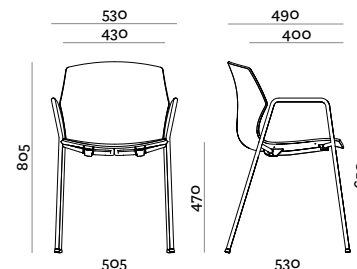

NO-FRILL kit 223/B

Sedia in plastica 4 gambe con braccioli chiusi / 4 legs plastic chair with loop armrests

1. **01. 1x TLF137••**
   Telaio 4 gambe con braccioli chiusi, senza piedini.
   4 legs frame with loop armrests, without glides.
2. **02. 4x PDY003ANR**
   Piedino nero autolivellante. Black self-levelling glide.
3. **03. 1x MSP049A••**
   Scocca. Shell.
4. **04. 2x ACY287••**
   Clip posteriore per fissaggio scocca su telaio.
   Rear hook for shell fixing on frame.

Opzioni carter / Carter options

1x ACP428••B
Carter sottoscocca per telaio 4 gambe. Outer seat cover for 4 legs frame.

4x VTM0513BPCNR
Vite HILO testa Ø 10,5mm TB+ DS 5x13mm, nera.
HILO screw tip Ø 10,5 truss head 5x13mm, black.

Opzioni pannello sedile / Seat panel options

1x COL008A06
Pannello sedile in legno da tappezzare. Wooden seat panel to be upholstered.

6x VTM0514BPBFZ
Vite TBEI M5x14mm, zincata. Screw hex recess truss head M5x14mm, zinc-plated.

Opzioni / Options

4x PDT003
Feltro nero per piedino autolivellante. Black felt for self-levelling glide.

Colori / Colours

EJ ICESURF	EZ GREYBLUE
EW SUNSPASH	EM SNOWBALL
EL CITRIC	EV SANDY
E4 ROAD	

Colori carter / Carter colours

GH SILVER	E4 ROAD
EM SNOWBALL	

Colori telaio / Frame colours

FC CHROMED	E4 ROAD
BC WHITE	

NO-FRILL kit 223/C

Sedia in plastica su slitta / Skid plastic chair

1. **01. 1x TLF135••**
   Telaio a slitta. Skid frame.
2. **02. 4x PDA001ANE**
   Piedino neutro antirotazione per telaio a slitta.
   Neutral anti-rotation glide for skid frame.
3. **03. 1x MSP049A••**
   Scocca. Shell.
4. **04. 2x ACY287••**
   Clip posteriore per fissaggio scocca su telaio.
   Rear hook for shell fixing on frame.
5. **05. 4x ACP286E4**
   Riduzione per telaio a slitta. Spacer for skid frame.

Opzioni carter / Carter options

1x ACP428••A
Carter sottoscocca per telaio a slitta. Outer seat cover for skid frame.