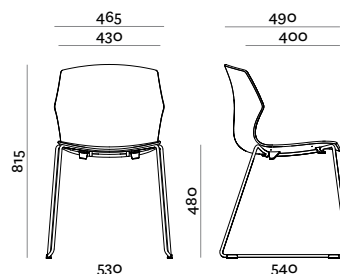

NO-FRILL kit 223/B

Sedia in plastica 4 gambe con braccioli chiusi / 4 legs plastic chair with loop armrests

1. **01. 1x TLF137••**
   Telaio 4 gambe con braccioli chiusi, senza piedini.
   4 legs frame with loop armrests, without glides.
2. **02. 4x PDY003ANR**
   Piedino nero autolivellante. Black self-levelling glide.
3. **03. 1x MSP049A••**
   Scocca. Shell.
4. **04. 2x ACY287••**
   Clip posteriore per fissaggio scocca su telaio.
   Rear hook for shell fixing on frame.

Opzioni carter / Carter options

1x ACP428••B
Carter sottoscocca per telaio 4 gambe. Outer seat cover for 4 legs frame.

4x VTM0513BPCNR
Vite HILO testa Ø 10,5mm TB+ DS 5x13mm, nera.
HILO screw tip Ø 10,5 truss head 5x13mm, black.

Opzioni pannello sedile / Seat panel options

1x COL008A06
Pannello sedile in legno da tappezzare. Wooden seat panel to be upholstered.

6x VTM0514BPBFZ
Vite TBEI M5x14mm, zincata. Screw hex recess truss head M5x14mm, zinc-plated.

Opzioni / Options

4x PDT003
Feltro nero per piedino autolivellante. Black felt for self-levelling glide.

Colori / Colours

EJ ICESURF	EZ GREYBLUE
EW SUNSPASH	EM SNOWBALL
EL CITRIC	EV SANDY
E4 ROAD	

Colori carter / Carter colours

GH SILVER	E4 ROAD
EM SNOWBALL	

Colori telaio / Frame colours

FC CHROMED	E4 ROAD
BC WHITE	

NO-FRILL kit 223/C

Sedia in plastica su slitta / Skid plastic chair

1. **01. 1x TLF135••**
   Telaio a slitta. Skid frame.
2. **02. 4x PDA001ANE**
   Piedino neutro antirotazione per telaio a slitta.
   Neutral anti-rotation glide for skid frame.
3. **03. 1x MSP049A••**
   Scocca. Shell.
4. **04. 2x ACY287••**
   Clip posteriore per fissaggio scocca su telaio.
   Rear hook for shell fixing on frame.
5. **05. 4x ACP286E4**
   Riduzione per telaio a slitta. Spacer for skid frame.

Opzioni carter / Carter options

1x ACP428••A
Carter sottoscocca per telaio a slitta. Outer seat cover for skid frame.